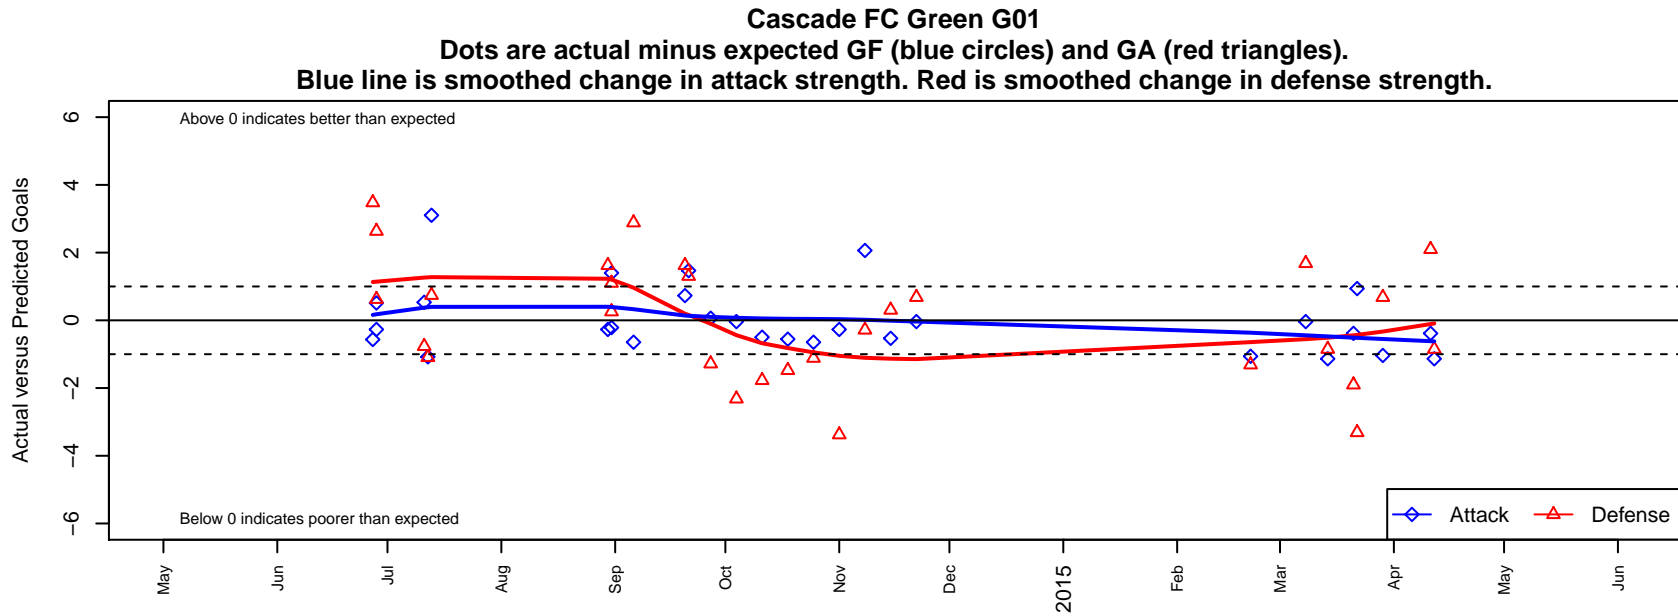

Cascade FC Green G01

Cascade FC
Snoqualmie, WA
G01 total strength=590
attack=0.52 defense=0.44
fall league = PSPL Classic 1 U13
spr league = Spr PSPL Classic 1 U13

alt names used:

Venues played:
2014 RVS Classic GU13
2014 Seattle Cup GU13
2014 Puyallup Valley Kick-off U13
2014 PSPL Classic 1 U13
2014 Spr PSPL Classic 1 U13

**attack and defense variance (black dot)
relative to other teams
and top 10 in region**

**attack and defense rating
relative to others at age
and all opponents in last 13 months**

Performance relative to 13 month average