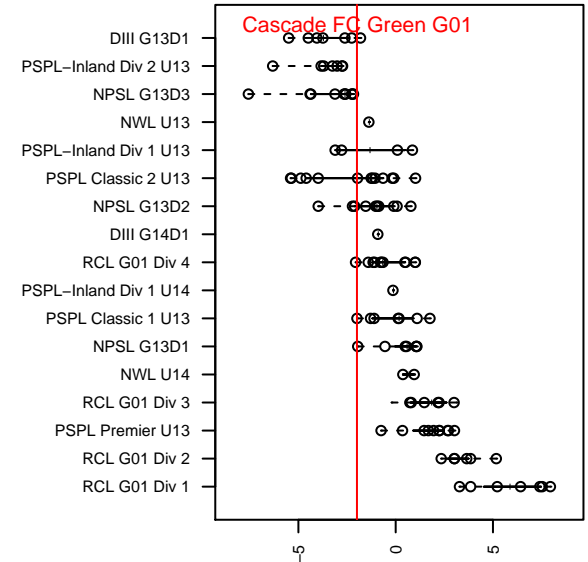

Cascade FC Green G01

Cascade FC
Snoqualmie, WA
G01 total strength=590
attack=0.52 defense=0.44
fall league = PSPL Classic 1 U13
spr league = Spr PSPL Classic 1 U13

alt names used:

Venues played:
2014 RVS Classic GU13
2014 Seattle Cup GU13
2014 Puyallup Valley Kick-off U13
2014 PSPL Classic 1 U13
2014 Spr PSPL Classic 1 U13

**attack and defense variance (black dot)
relative to other teams
and top 10 in region**

**attack and defense rating
relative to others at age
and all opponents in last 13 months**

Performance relative to 13 month average